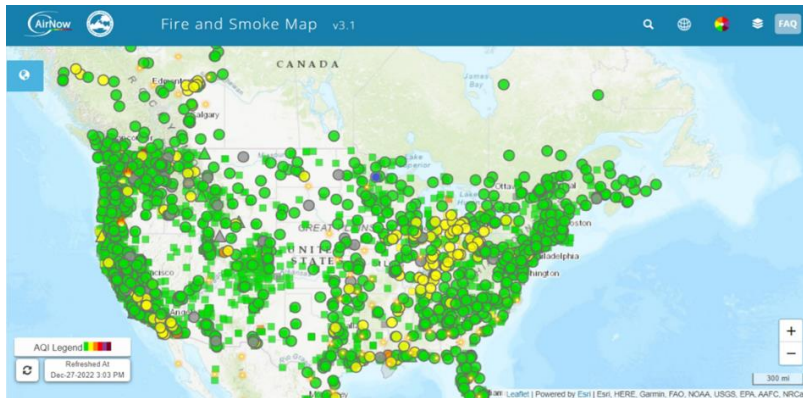

AQI Basics for Ozone and Particle Pollution

Daily AQI Color	Levels of Concern	Values of Index	Description of Air Quality
Green	Good	0 to 50	Air quality is satisfactory, and air pollution poses little or no risk.
Yellow	Moderate	51 to 100	Air quality is acceptable. However, there may be a risk for some people, particularly those who are unusually sensitive to air pollution.
Orange	Unhealthy for Sensitive Groups	101 to 150	Members of sensitive groups may experience health effects. The general public is less likely to be affected.
Red	Unhealthy	151 to 200	Some members of the general public may experience health effects; members of sensitive groups may experience more serious health effects.
Purple	Very Unhealthy	201 to 300	Health alert: The risk of health effects is increased for everyone.
Maroon	Hazardous	301 and higher	Health warning of emergency conditions: everyone is more likely to be affected.

Online... Type in the website address or scan the QR code with your phone!

► www.airnow.gov/

► <https://fire.airnow.gov/>

► <https://www.pca.state.mn.us/air-water-land-climate/current-air-quality-conditions>