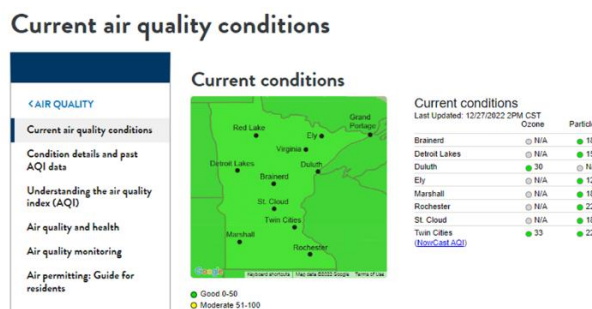

AQI Basics for Ozone and Particle Pollution

Daily AQI Color	Levels of Concern	Values of Index	Description of Air Quality
Green	Good	0 to 50	Air quality is satisfactory, and air pollution poses little or no risk.
Yellow	Moderate	51 to 100	Air quality is acceptable. However, there may be a risk for some people, particularly those who are unusually sensitive to air pollution.
Orange	Unhealthy for Sensitive Groups	101 to 150	Members of sensitive groups may experience health effects. The general public is less likely to be affected.
Red	Unhealthy	151 to 200	Some members of the general public may experience health effects; members of sensitive groups may experience more serious health effects.
Purple	Very Unhealthy	201 to 300	Health alert: The risk of health effects is increased for everyone.
Maroon	Hazardous	301 and higher	Health warning of emergency conditions: everyone is more likely to be affected.

Online... Type in the website address or scan the QR code with your phone!

► www.airnow.gov/

► <https://fire.airnow.gov/>

► <https://www.pca.state.mn.us/air-water-land-climate/current-air-quality-conditions>

► <http://www.smogwatch.com/minn/realtimedata.cfm>

Minneapolis-St. Paul Real-time Air Quality Reporting Page

[Forecast](#) | [Real-time Data](#) | [Air Quality Maps](#) | [Monitoring Site Map](#) | [Air Quality This Year](#)