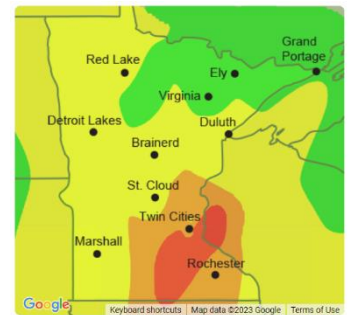

AQI Basics for Ozone and Particle Pollution

Daily AQI Color	Levels of Concern	Values of Index	Description of Air Quality
Green	Good	0 to 50	Air quality is satisfactory, and air pollution poses little or no risk.
Yellow	Moderate	51 to 100	Air quality is acceptable. However, there may be a risk for some people, particularly those who are unusually sensitive to air pollution.
Orange	Unhealthy for Sensitive Groups	101 to 150	Members of sensitive groups may experience health effects. The general public is less likely to be affected.
Red	Unhealthy	151 to 200	Some members of the general public may experience health effects; members of sensitive groups may experience more serious health effects.
Purple	Very Unhealthy	201 to 300	Health alert: The risk of health effects is increased for everyone.
Maroon	Hazardous	301 and higher	Health warning of emergency conditions: everyone is more likely to be affected.

Online... Type in the website address or scan the QR code with your phone!

► www.airnow.gov/

► <https://fire.airnow.gov/>

► <https://www.pca.state.mn.us/air-water-land-climate/current-air-quality-conditions>