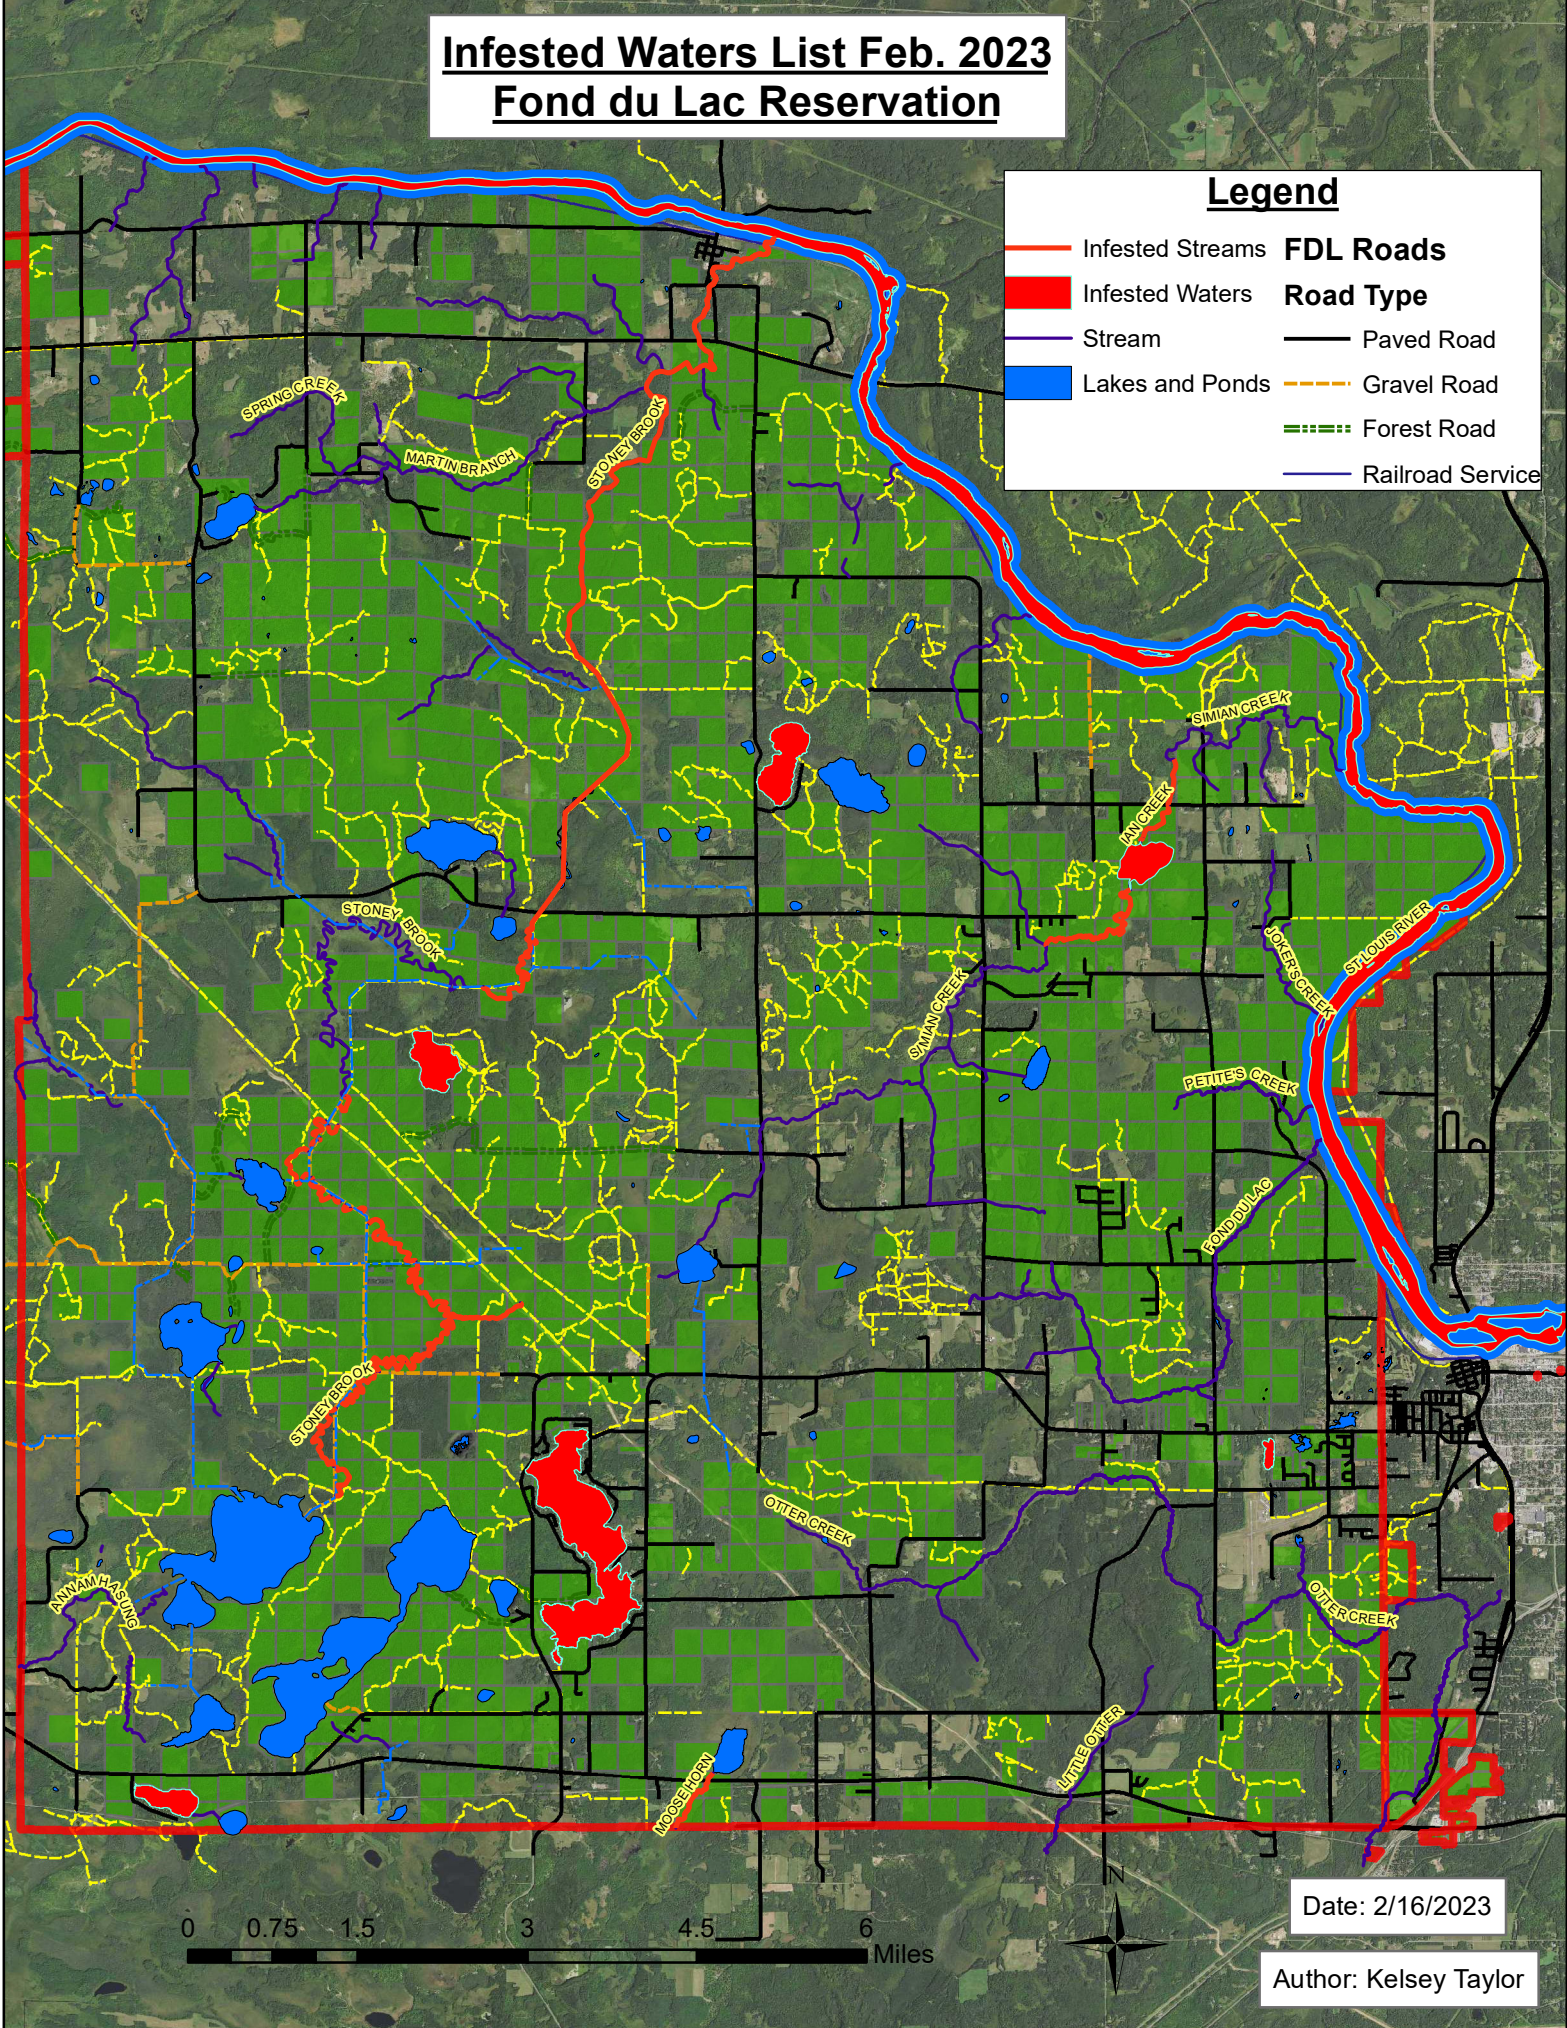

Infested Waters List Feb. 2023

Fond du Lac Reservation

Legend

	Infested Streams	FDL Roads	
	Infested Waters	Road Type	
	Stream		Paved Road
	Lakes and Ponds		Gravel Road
			Forest Road
			Railroad Service

Date: 2/16/2023

Author: Kelsey Taylor